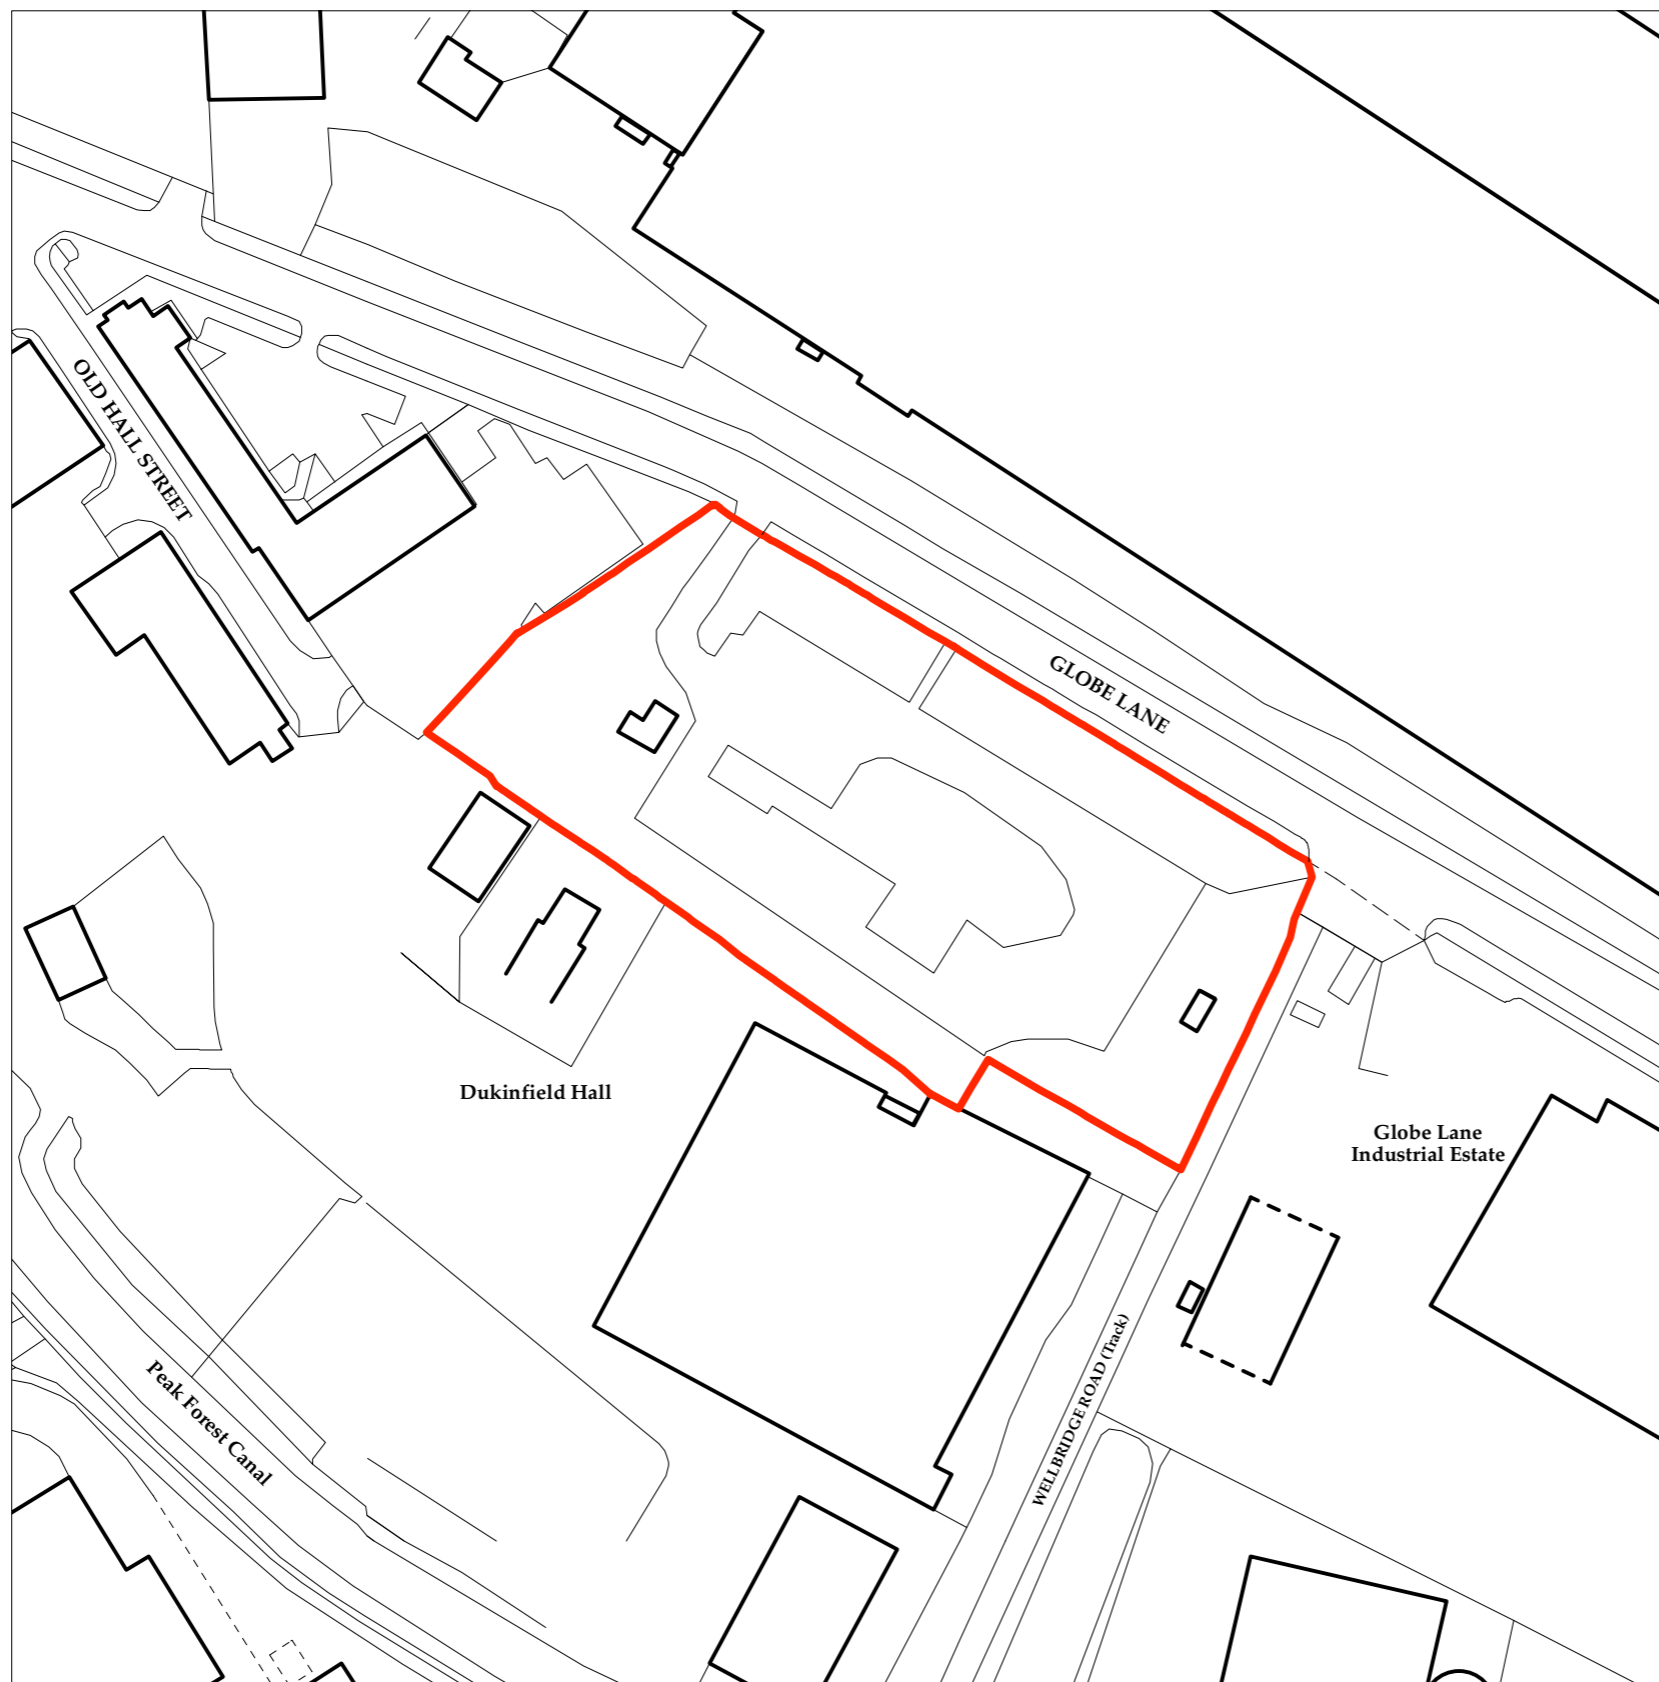

522 Globe Lane

ARCHITECTURAL EMPORIUM Ltd
EMAIL: mail@architectural-emporium.co.uk
WEB: www.architectural-emporium.co.uk
ADDRESS: 13 Hope St, Liverpool, L1 9BQ
PHONE: +44 (0)151 363 0000

Rev*: Planning Issue

	For: Approval
Checked By: AJ	Drawn By: MS
	Scale: 1:1250
	Paper Size: A3
	Job: 522 Globe Lane

0.010_Rev

First Issue: 31.10.22

Site Location Plan